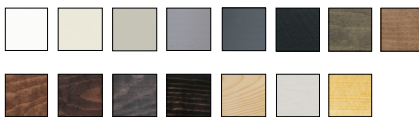

AWNING

GRILLE OPTIONS

GRILLE OPTIONS

GOOD

BETTER

BEST

BUILDER'S VINYL

EXTERIOR COLORS

INTERIOR FINISHES

BRICKMOULD VINYL

EXTERIOR COLORS

INTERIOR FINISHES

PREMIUM VINYL

EXTERIOR COLORS

INTERIOR FINISHES

NOTES

BETTER

BEST

W-2500

EXTERIOR COLORS

INTERIOR FINISHES

W-3500

EXTERIOR COLORS

INTERIOR FINISHES

W-5500

EXTERIOR COLORS

INTERIOR FINISHES

NOTES

WIDTH

HEIGHT

Speak to your local Menards representative for help choosing the right windows. Visit menards.jeld-wen.com/store-locator to find your local Menards.