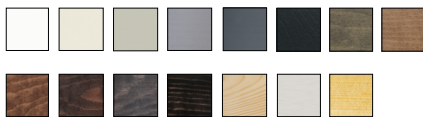

AWNING

GRILLE OPTIONS

GRILLE OPTIONS

GOOD

BETTER

BEST

BUILDER'S VINYL

EXTERIOR COLORS

INTERIOR FINISHES

BRICKMOULD VINYL

EXTERIOR COLORS

INTERIOR FINISHES

PREMIUM VINYL

EXTERIOR COLORS

INTERIOR FINISHES

NOTES

BETTER

BEST

W-2500

EXTERIOR COLORS

INTERIOR FINISHES

W-3500

EXTERIOR COLORS

INTERIOR FINISHES

W-5500

EXTERIOR COLORS

INTERIOR FINISHES

NOTES

WIDTH

HEIGHT

Speak to your local Menards representative for help choosing the right windows. Visit menards.jeld-wen.com/store-locator to find your local Menards.