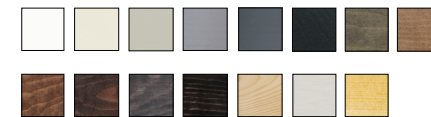

INTERIOR FINISHES

BRICKMOULD VINYL

EXTERIOR COLORS

INTERIOR FINISHES

PREMIUM VINYL

EXTERIOR COLORS

INTERIOR FINISHES

NOTES

BETTER

BEST

W-2500

EXTERIOR COLORS

INTERIOR FINISHES

W-3500

EXTERIOR COLORS

INTERIOR FINISHES

W-5500

EXTERIOR COLORS

INTERIOR FINISHES

NOTES

WIDTH

HEIGHT

Speak to your local Menards representative for help choosing the right windows. Visit menards.jeld-wen.com/store-locator to find your local Menards.