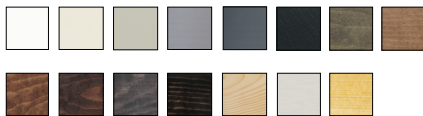

GRILLE OPTIONS 

GRILLE OPTIONS 

GOOD

BETTER

BEST

W-2500

EXTERIOR COLORS

INTERIOR FINISHES

W-3500

EXTERIOR COLORS

INTERIOR FINISHES

W-5500

EXTERIOR COLORS

INTERIOR FINISHES

NOTES

WIDTH