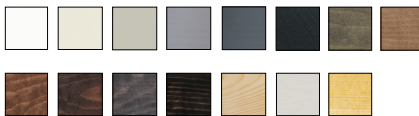

GRILLE OPTIONS 

GRILLE OPTIONS 

GOOD

BETTER

BEST

W-2500

EXTERIOR COLORS

INTERIOR FINISHES

W-3500

EXTERIOR COLORS

INTERIOR FINISHES

W-5500

EXTERIOR COLORS

INTERIOR FINISHES

NOTES

WIDTH