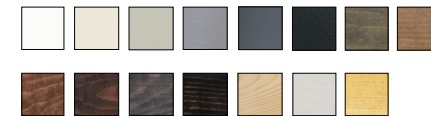

GRILLE OPTIONS 

GRILLE OPTIONS 

GOOD

BETTER

BEST

W-2500

EXTERIOR COLORS

INTERIOR FINISHES

W-3500

EXTERIOR COLORS

INTERIOR FINISHES

W-5500

EXTERIOR COLORS

INTERIOR FINISHES

NOTES

WIDTH