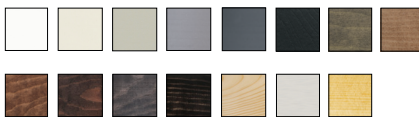

GRILLE OPTIONS 

GRILLE OPTIONS 

GOOD

BETTER

BEST

W-2500

EXTERIOR COLORS

INTERIOR FINISHES

W-3500

EXTERIOR COLORS

INTERIOR FINISHES

W-5500

EXTERIOR COLORS

INTERIOR FINISHES

NOTES

WIDTH