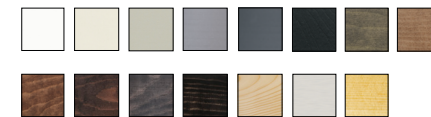

GRILLE OPTIONS 

GRILLE OPTIONS 

GOOD

BETTER

BEST

W-2500

EXTERIOR COLORS

INTERIOR FINISHES

W-3500

EXTERIOR COLORS

INTERIOR FINISHES

W-5500

EXTERIOR COLORS

INTERIOR FINISHES

NOTES

WIDTH