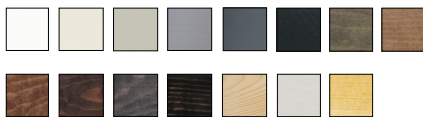

GRILLE OPTIONS 

GRILLE OPTIONS 

GOOD

BETTER

BEST

W-2500

EXTERIOR COLORS

INTERIOR FINISHES

W-3500

EXTERIOR COLORS

INTERIOR FINISHES

W-5500

EXTERIOR COLORS

INTERIOR FINISHES

NOTES

WIDTH