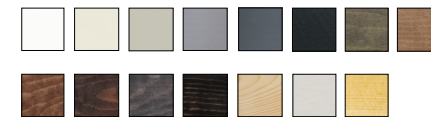

GRILLE OPTIONS

GRILLE OPTIONS

GOOD

BETTER

BEST

W-2500

EXTERIOR COLORS

INTERIOR FINISHES

W-3500

EXTERIOR COLORS

INTERIOR FINISHES

W-5500

EXTERIOR COLORS

INTERIOR FINISHES

NOTES

WIDTH